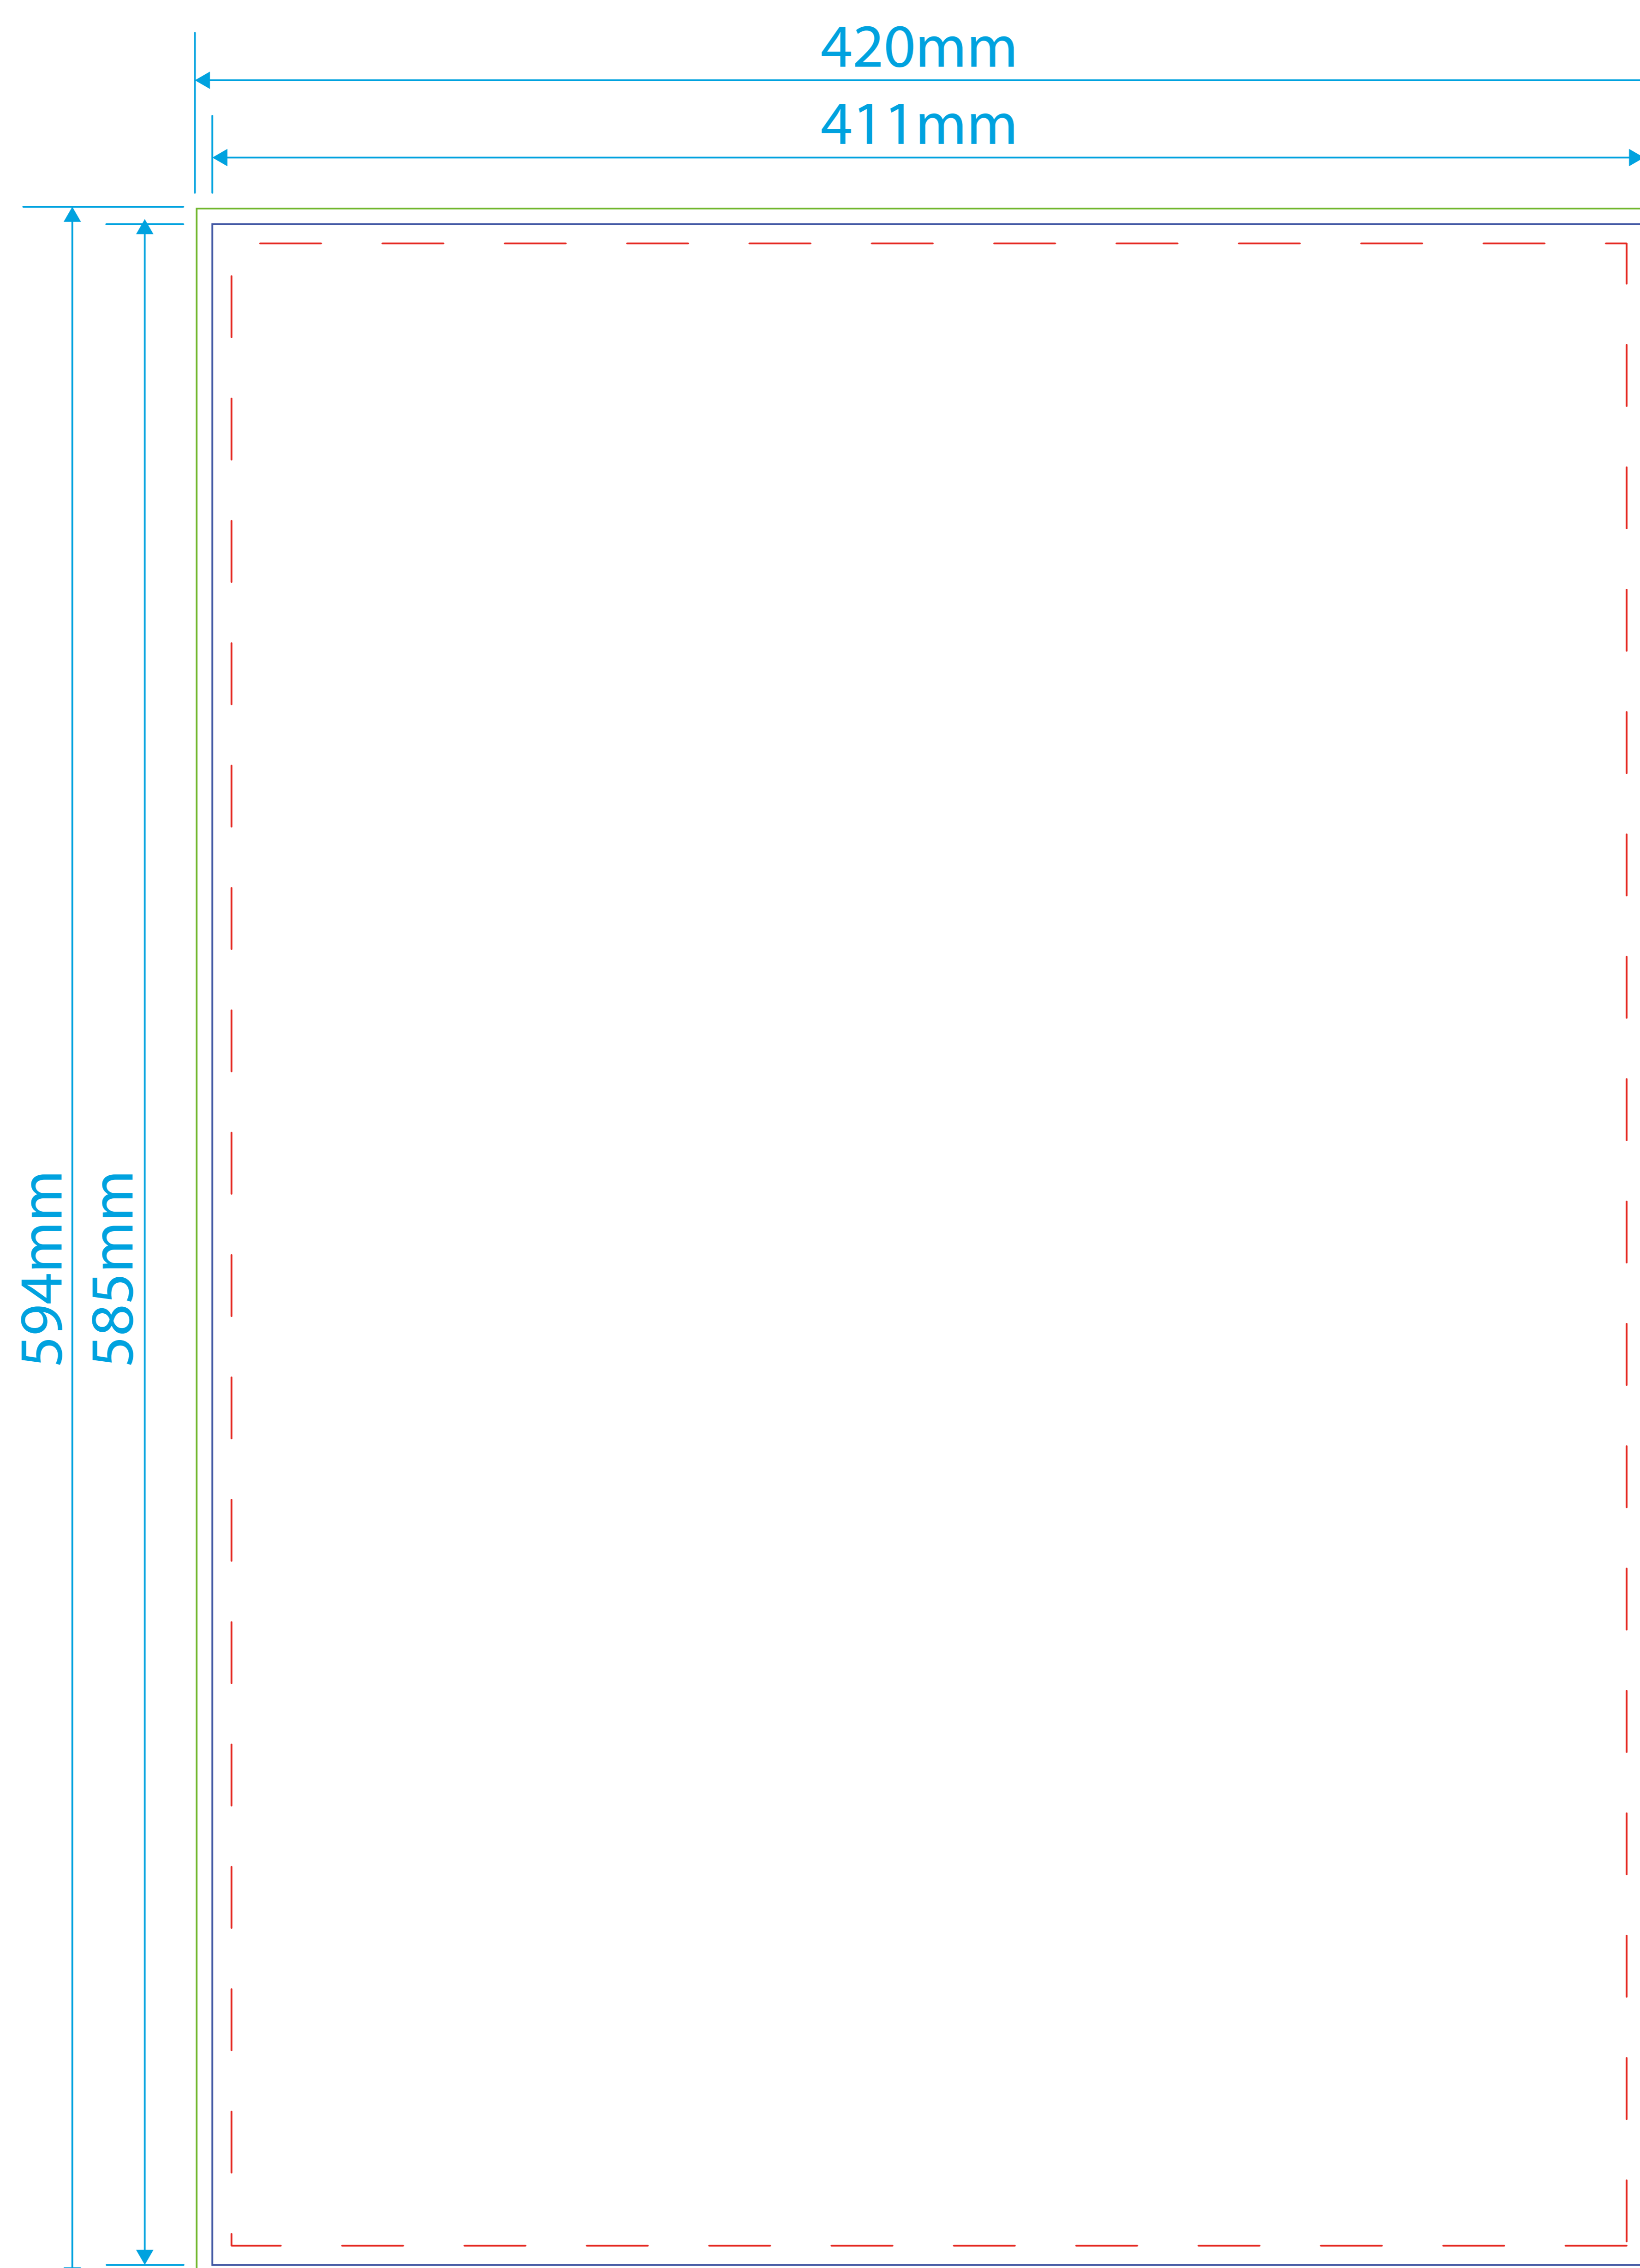

**Artwork guidelines - PLEASE READ**

- Must be supplied in **CMYK**.
- **Embed** all images.
- All fonts must be converted to **outlines**.
- Resolution must be **300dpi**.
- Supply artwork as high resolution **PDF** or **Illustrator file**.
- Specify **Pantone** colours for **screen print**.
- Convert all spot colours to process **CMYK** for **digital print**. (Pantone matching cannot be guaranteed)
- Set artwork at **100%** scale.

# A-Master A2 Poster & Vinyl Artwork Template

**Template guidelines - PLEASE READ**

- The **Green** keyline = Finished cut size of the paper poster, please add 2mm bleed.
- The **Blue** keyline = Finished cut size of the vinyl back panel, please add 2mm bleed.
- - The **Red** dashed keyline = Keep all text and logos within this area.