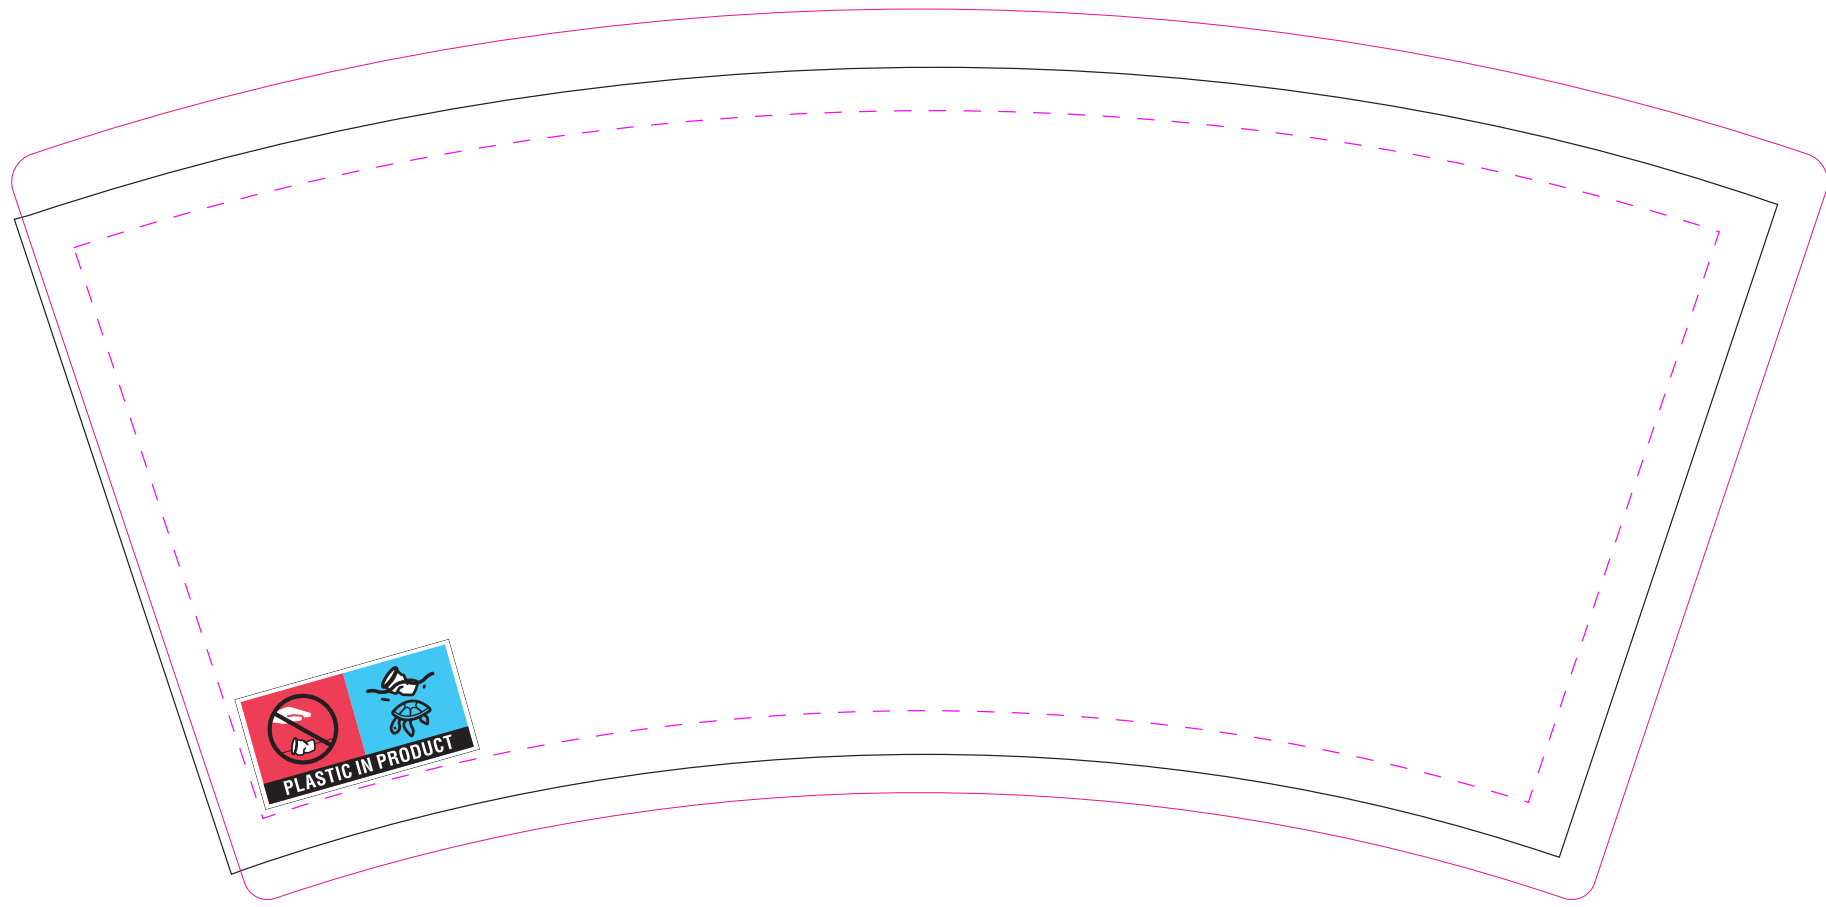

200ml

--- safety area
— graphics area

cut line

safety area

graphics area